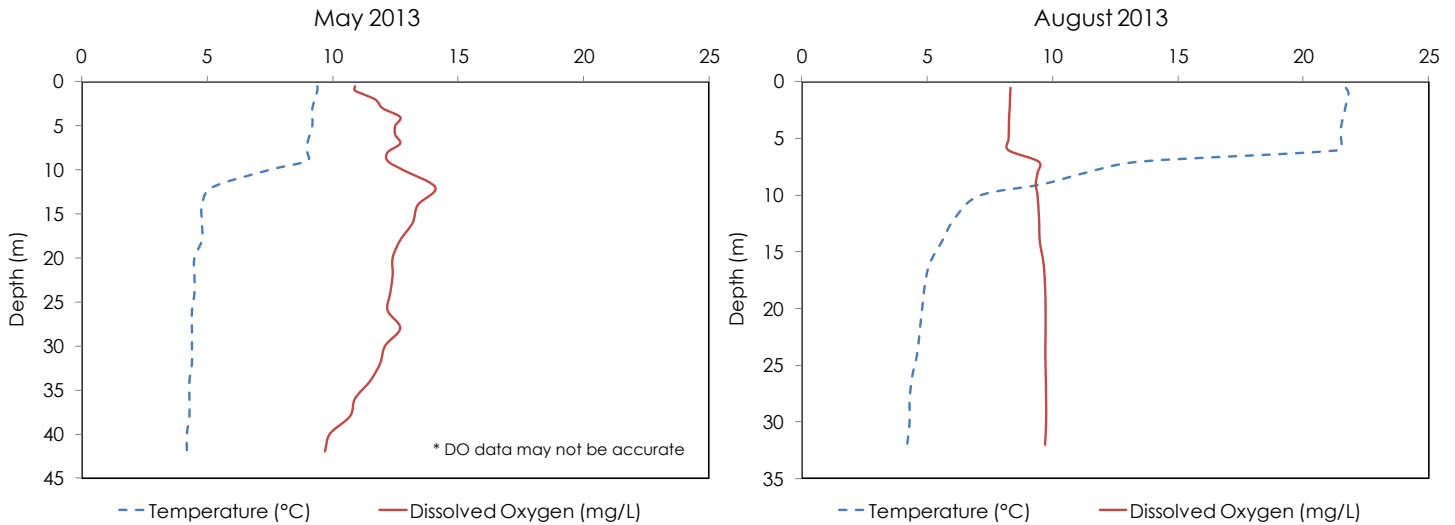

Lake of Bays – Trading Bay

Municipality:	Lake of Bays	Quaternary Watershed:	Lake of Bays
Surface Area:	5.65 km²	Watershed Area (excluding lake):	427.04 km²
Maximum Depth:	37 m	Lake Trout Lake?	Yes
Wetland Area:	4 %	Secchi Depth (10-year average):	5.1 m
Phosphorus (10-year average):	4.4 µg/L	Sensitivity:	Moderate