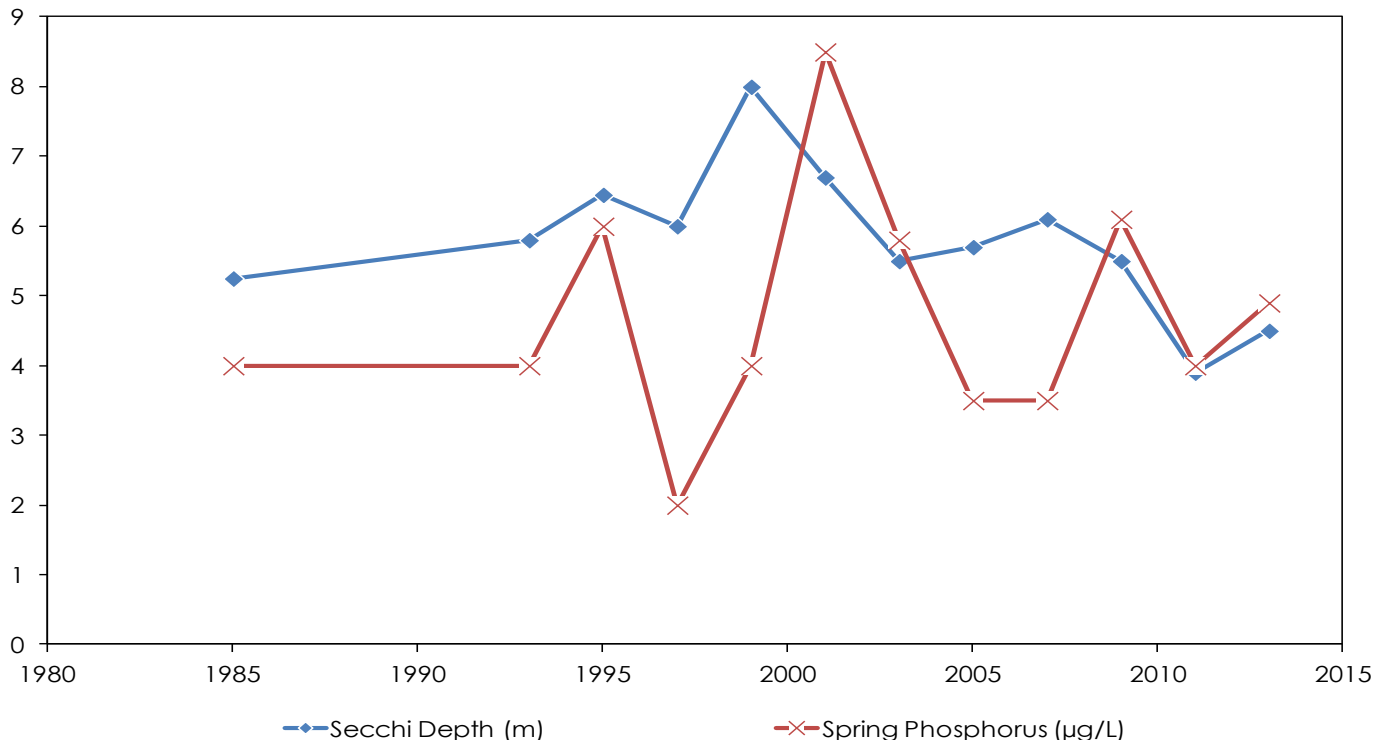

Lake of Bays – Trading Bay

Municipality:	Lake of Bays	Quaternary Watershed:	Lake of Bays
Surface Area:	5.65 km²	Watershed Area (excluding lake):	427.04 km²
Maximum Depth:	37 m	Lake Trout Lake?	Yes
Wetland Area:	4 %	Secchi Depth (10-year average):	5.1 m
Phosphorus (10-year average):	4.4 µg/L	Sensitivity:	Moderate

Lake of Bays - Trading Bay Long Term Monitoring Data

This information is supplied without expressed or implied warranty of any kind, including warranty of fitness for a particular purpose. In no event will The District Municipality of Muskoka be liable for any damages, whether incidental, consequential or direct in conjunction with, or arising from the furnishing or use of this information.